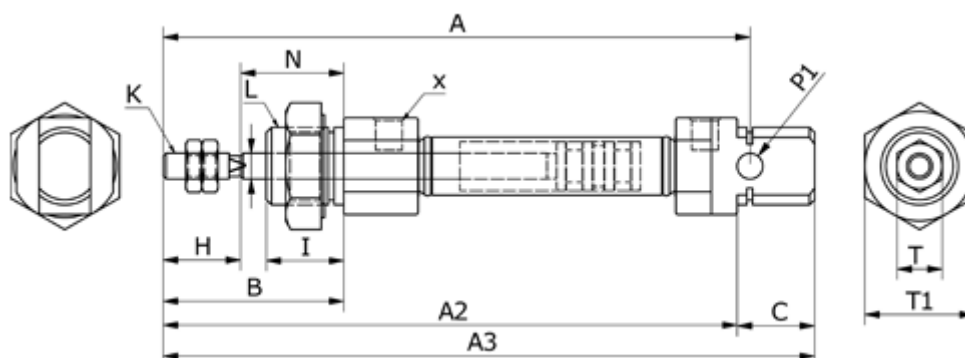

Data Sheet

Article number: 58MI08S0080CAP

Description: Cylinder MI-8x80-S-CA, Ø8x80
Double acting type - port M5

Measures

A	= 76	K	= M4x0,7	V = 4
A2	= 46	L	= M12x1,25	X = M5x0,8
A3	= 86	N	= 16	
B	= 28	O	= 10	
Bore diameter	= 8	P1	= 4	
C	= 12	Stroke	= 80	
HS	= 12	T	= 7	
I	= 12	T1	= 17	